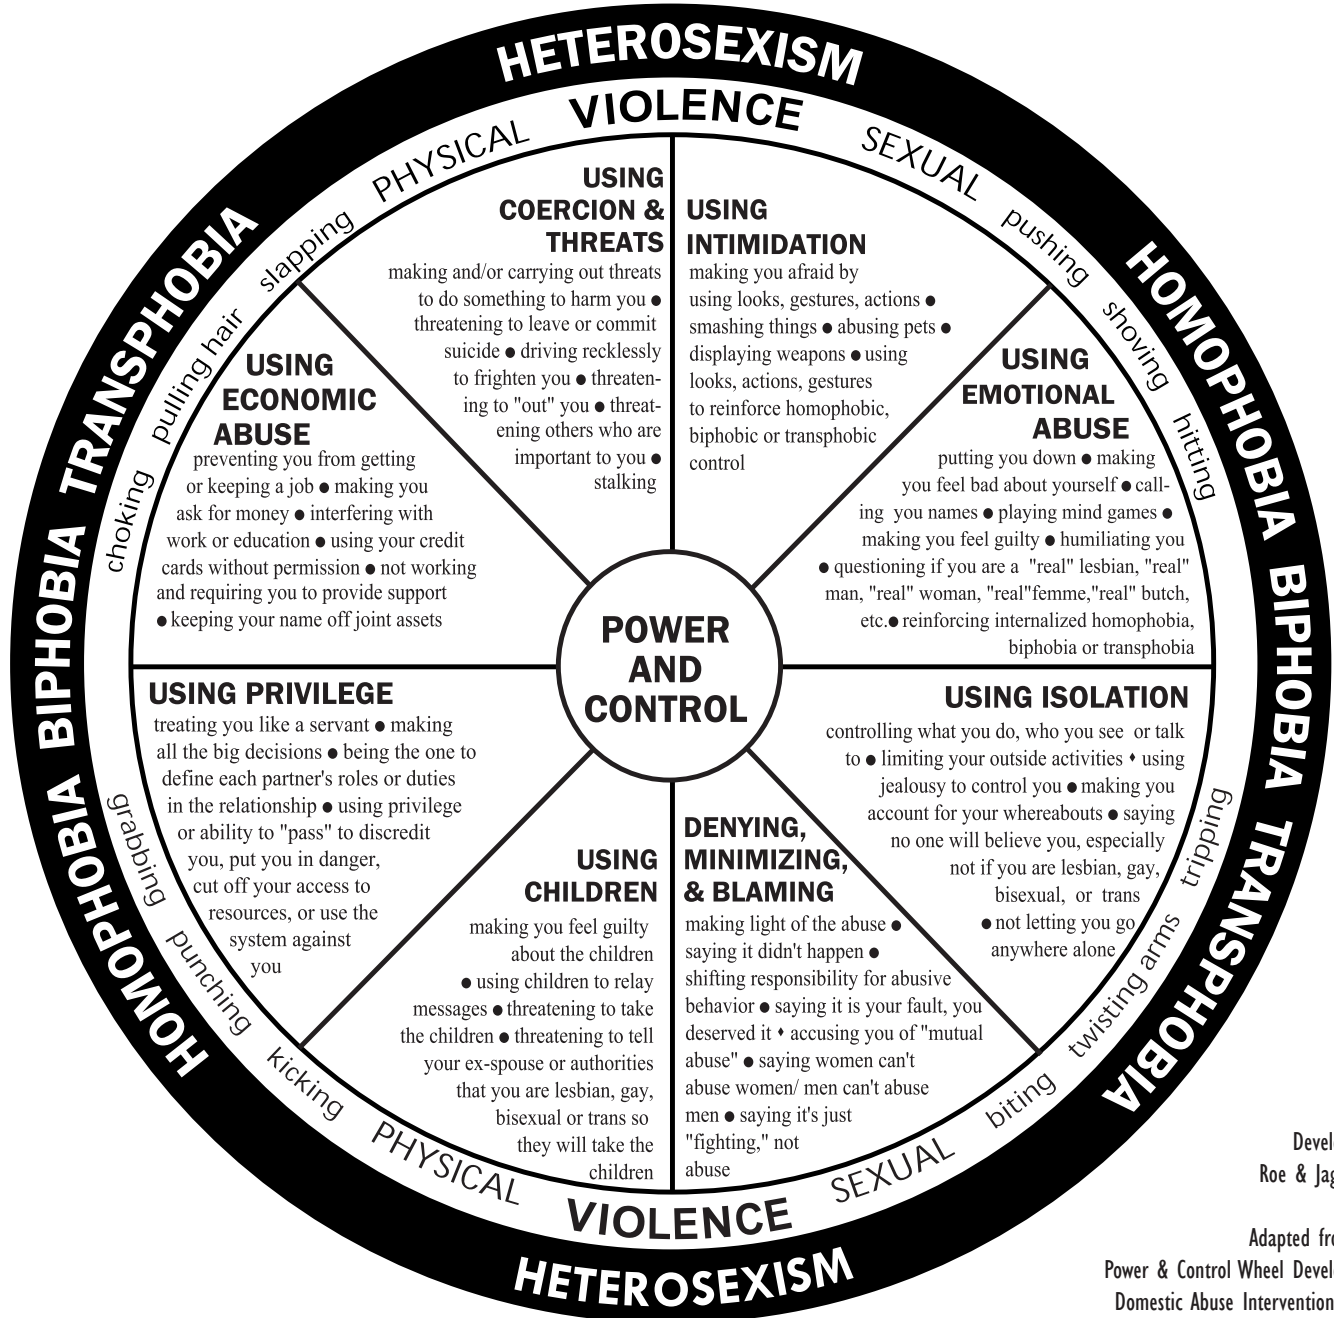

# Power and Control Wheel for Lesbian, Gay, Bisexual and Trans Relationships

Developed by  
Roe & Jagodinsky

Adapted from the  
Power & Control Wheel Developed by  
Domestic Abuse Intervention Project  
206 West Forth Street  
Duluth, MN 55806